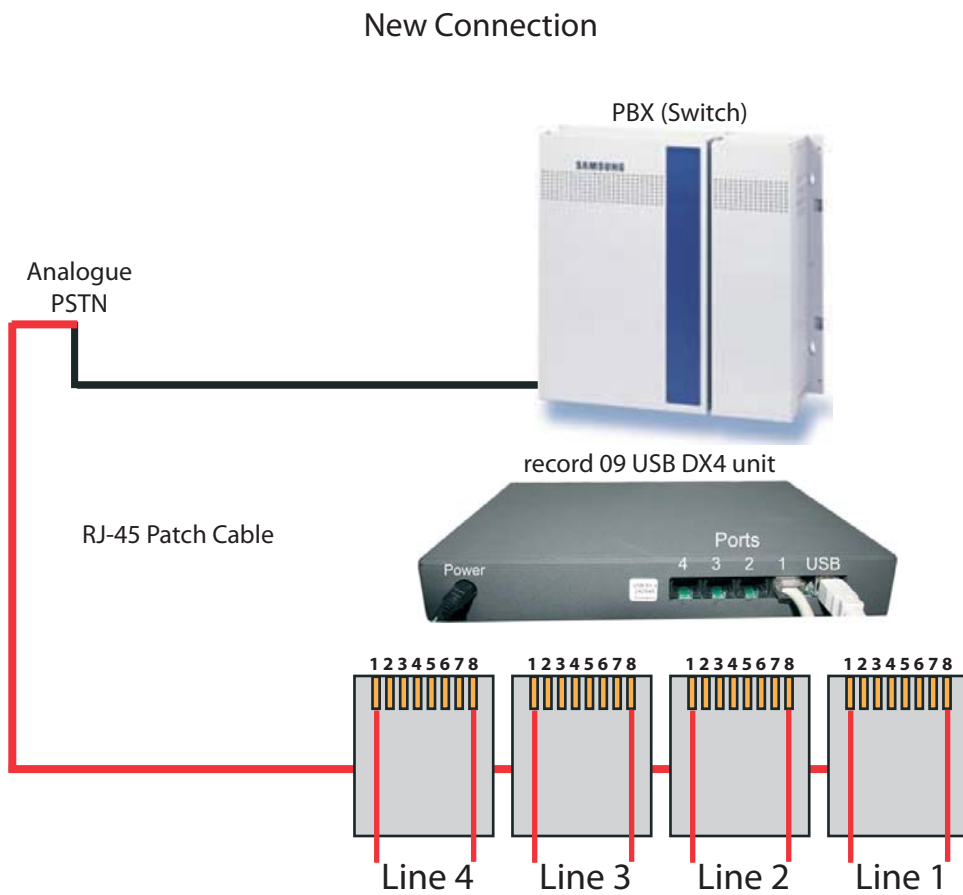

Installing an Analogue Line recordX USB Call Recording system

Under normal circumstances only DX4 units are used for connection to analogue **'Lines'**.

The speech pair of each **'Line'** are connected to 1 and 8 of the RJ-45 connector.