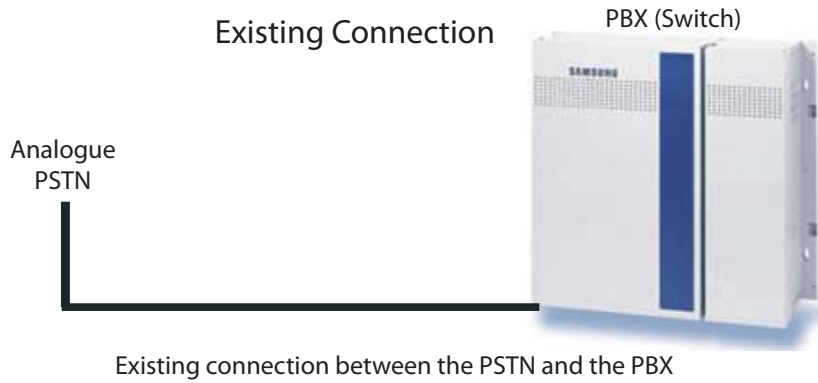

Installing an Analogue Line recordX USB Call Recording system

Under normal circumstances only DX4 units are used for connection to analogue **'Lines'**.

The speech pair of each **'Line'** are connected to 1 and 8 of the RJ-45 connector.