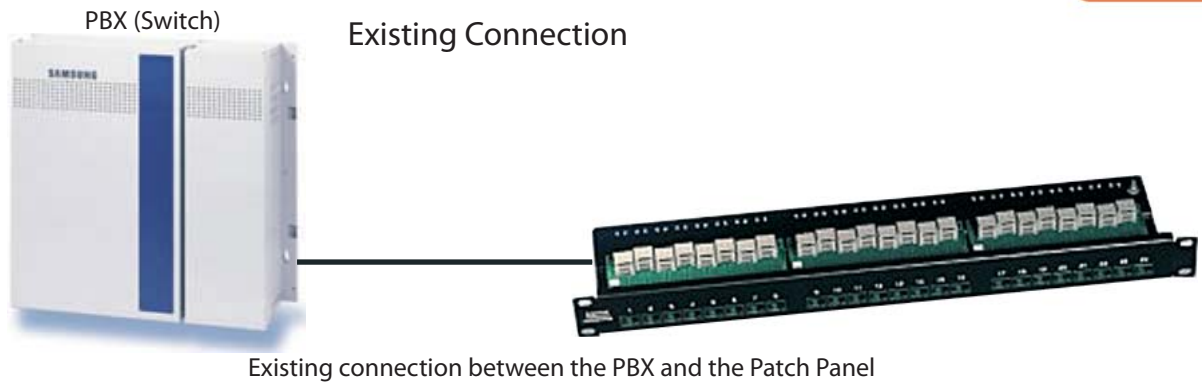

Installing an Digital Extension recordX USB Call Recording system

The speech pair of each 'Extension' are connected to 4 and 5 of the RJ-45 connector (the blue pair). The same process is applied to all the extensions to be connected to the unit.