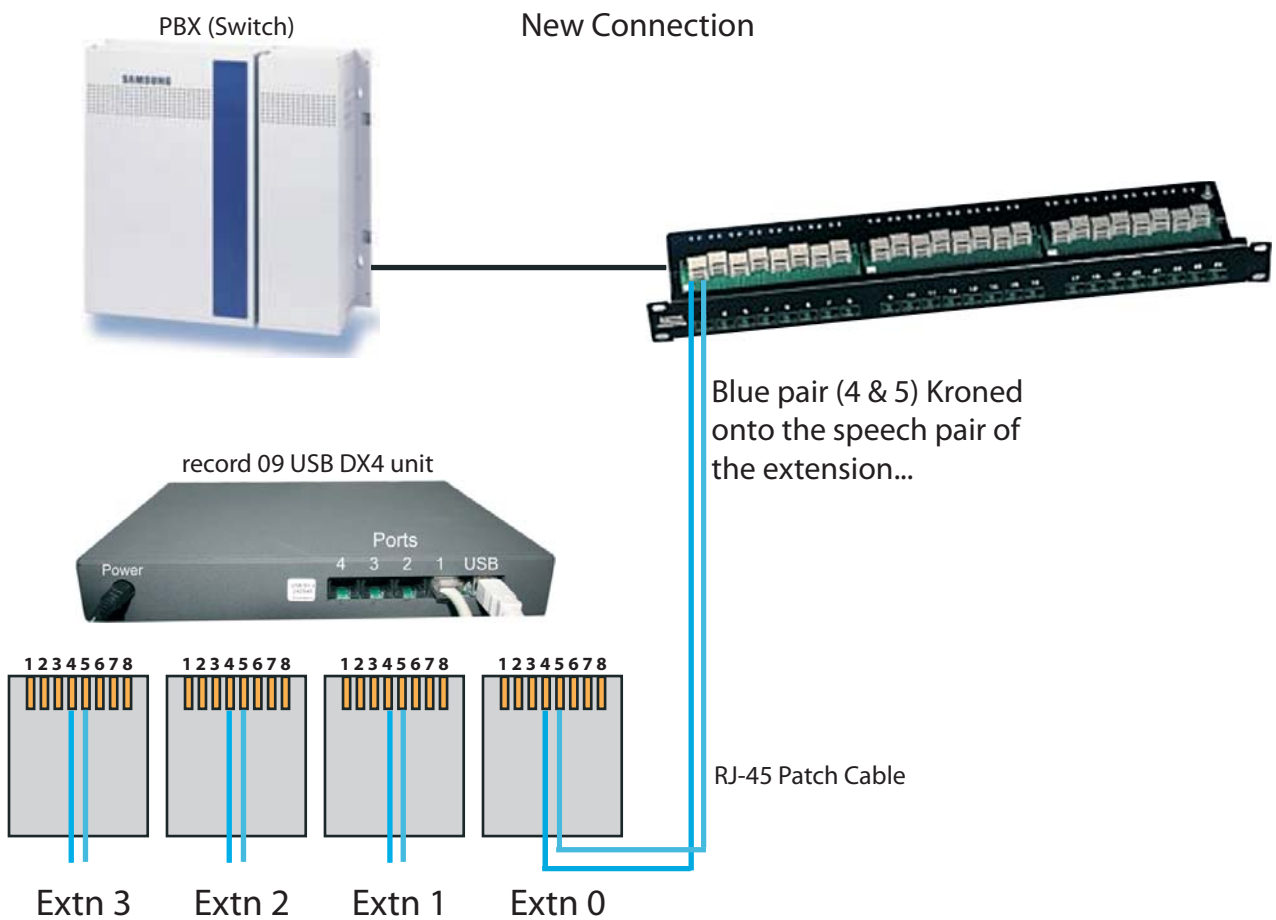

Installing an Digital Extension recordX USB Call Recording system

The speech pair of each 'Extension' are connected to 4 and 5 of the RJ-45 connector (the blue pair). The same process is applied to all the extensions to be connected to the unit.